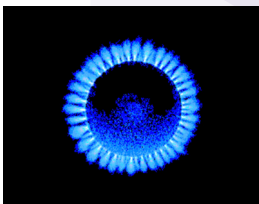

ENERGETIC
HARMONIZER

emo®

ESENCIAL

www.nayadel.com

Nayadel Tecnologías Vivas

The **Essential Emo**[®], together with the symbols, the quartz and the sacred proportions, is a transmitter of vibrations, specially designed to act on water, the chakras, food and the space immediately surrounding it.

The Essential Emo operates within a 2-metre radius.

How to use the Essential Emo[®]

To activate water

Place the container of water recipient on the **Essential Emo**[®] for thirty minutes. After this time the water will be activated. Its 11-centi- metre diameter allows a jar or a one litre or one and a half litre bottle to be placed on it: It can be used inside or outside its box.

Test GDV-Kirlian

Water before

Water after

Food energizer

Place the **Essential Emo**[®] where you store your food products.

To harmonize/align the chakras

Place the **Essential Emo**[®] in contact with the body. Tests carried out with aura and chakra detectors where people have been in bodily contact with the **Essential Emo**[®] give clear signs of harmonization within the etheric field and a clear improvement in the outline and diameter of the chakras.